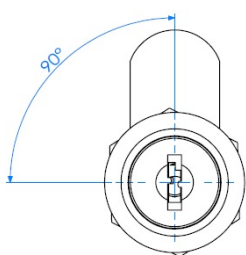

PRODUCT SHEET

Description:

Cam Lock 1925, 90DG, Black Anodized, Cam No. A01, CK SISO

Item number:

14.04.491-4

Units	Box	Carton	HS Code	Barcode
Pcs.	12	240	8301300000	
				5704866506984

L1=16mm
L2=20mm
L3=25mm
L4=30mm